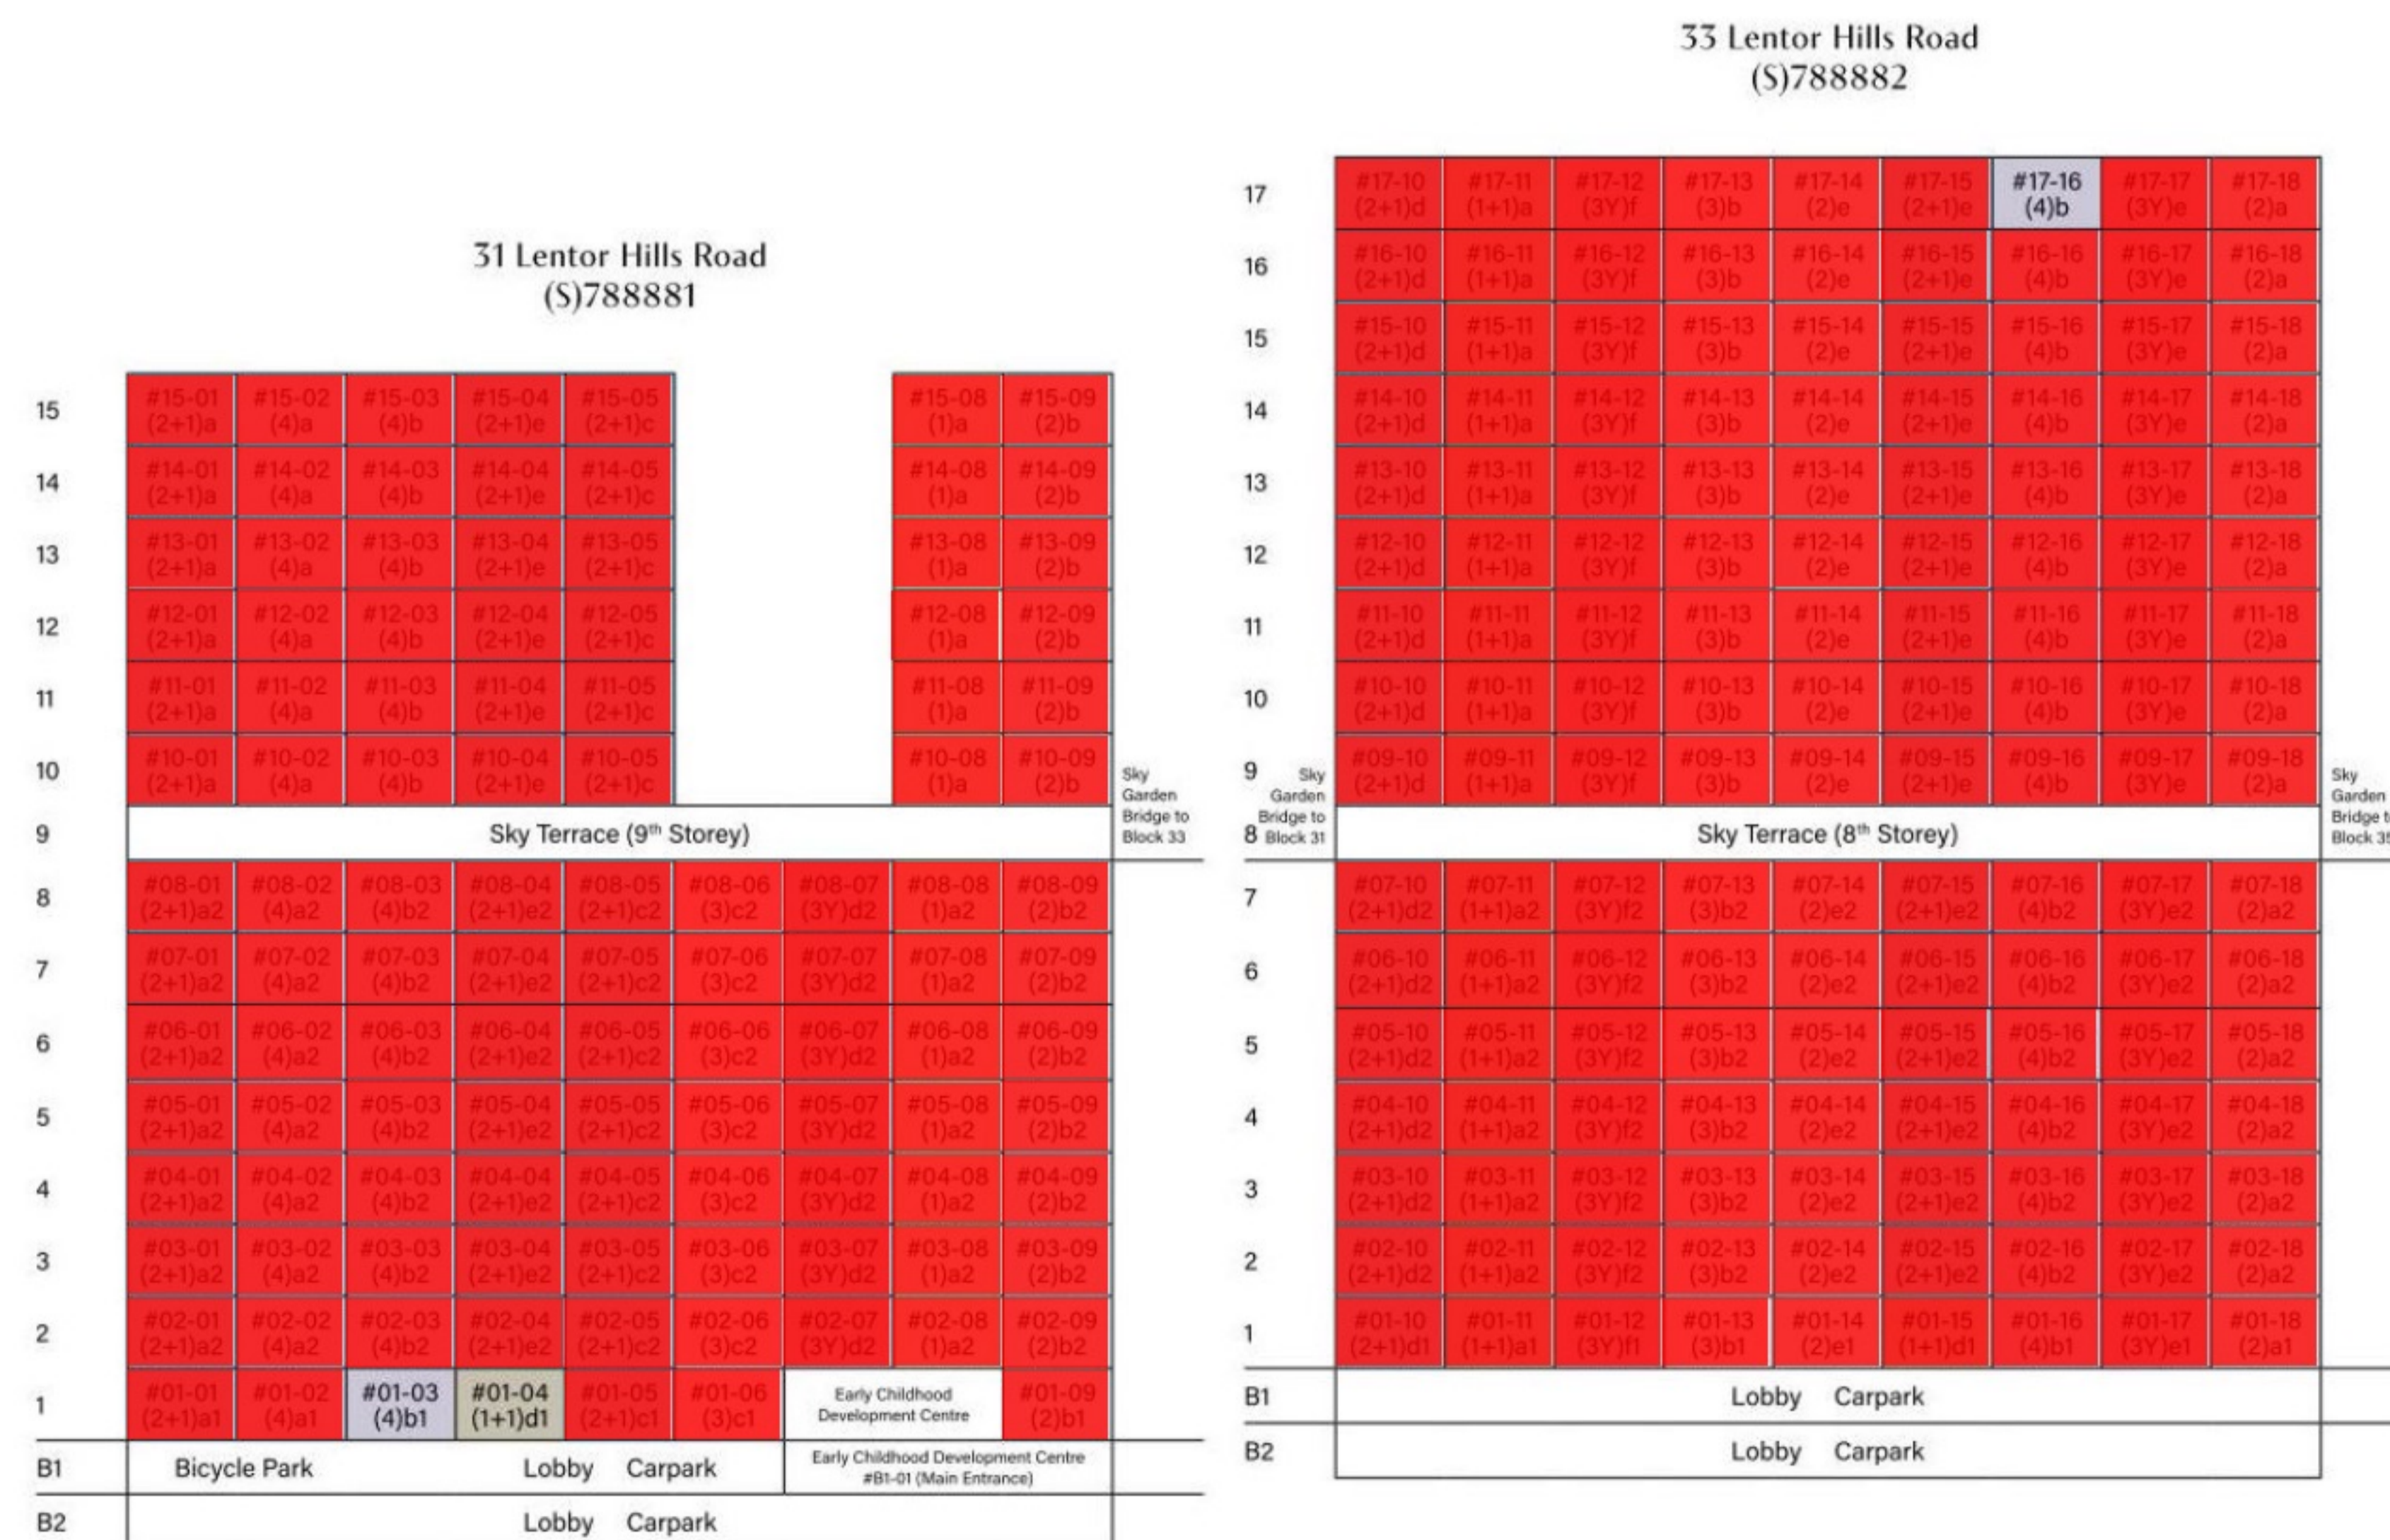

UNIT DISTRIBUTION DIAGRAM

LEGEND

- 1 Bedroom
- 2 Bedroom
- 3 Bedroom
- 4 Bedroom
- 1 Bedroom + Study
- 2 Bedroom + Study
- 3 Bedroom + Yard
- Dual Key