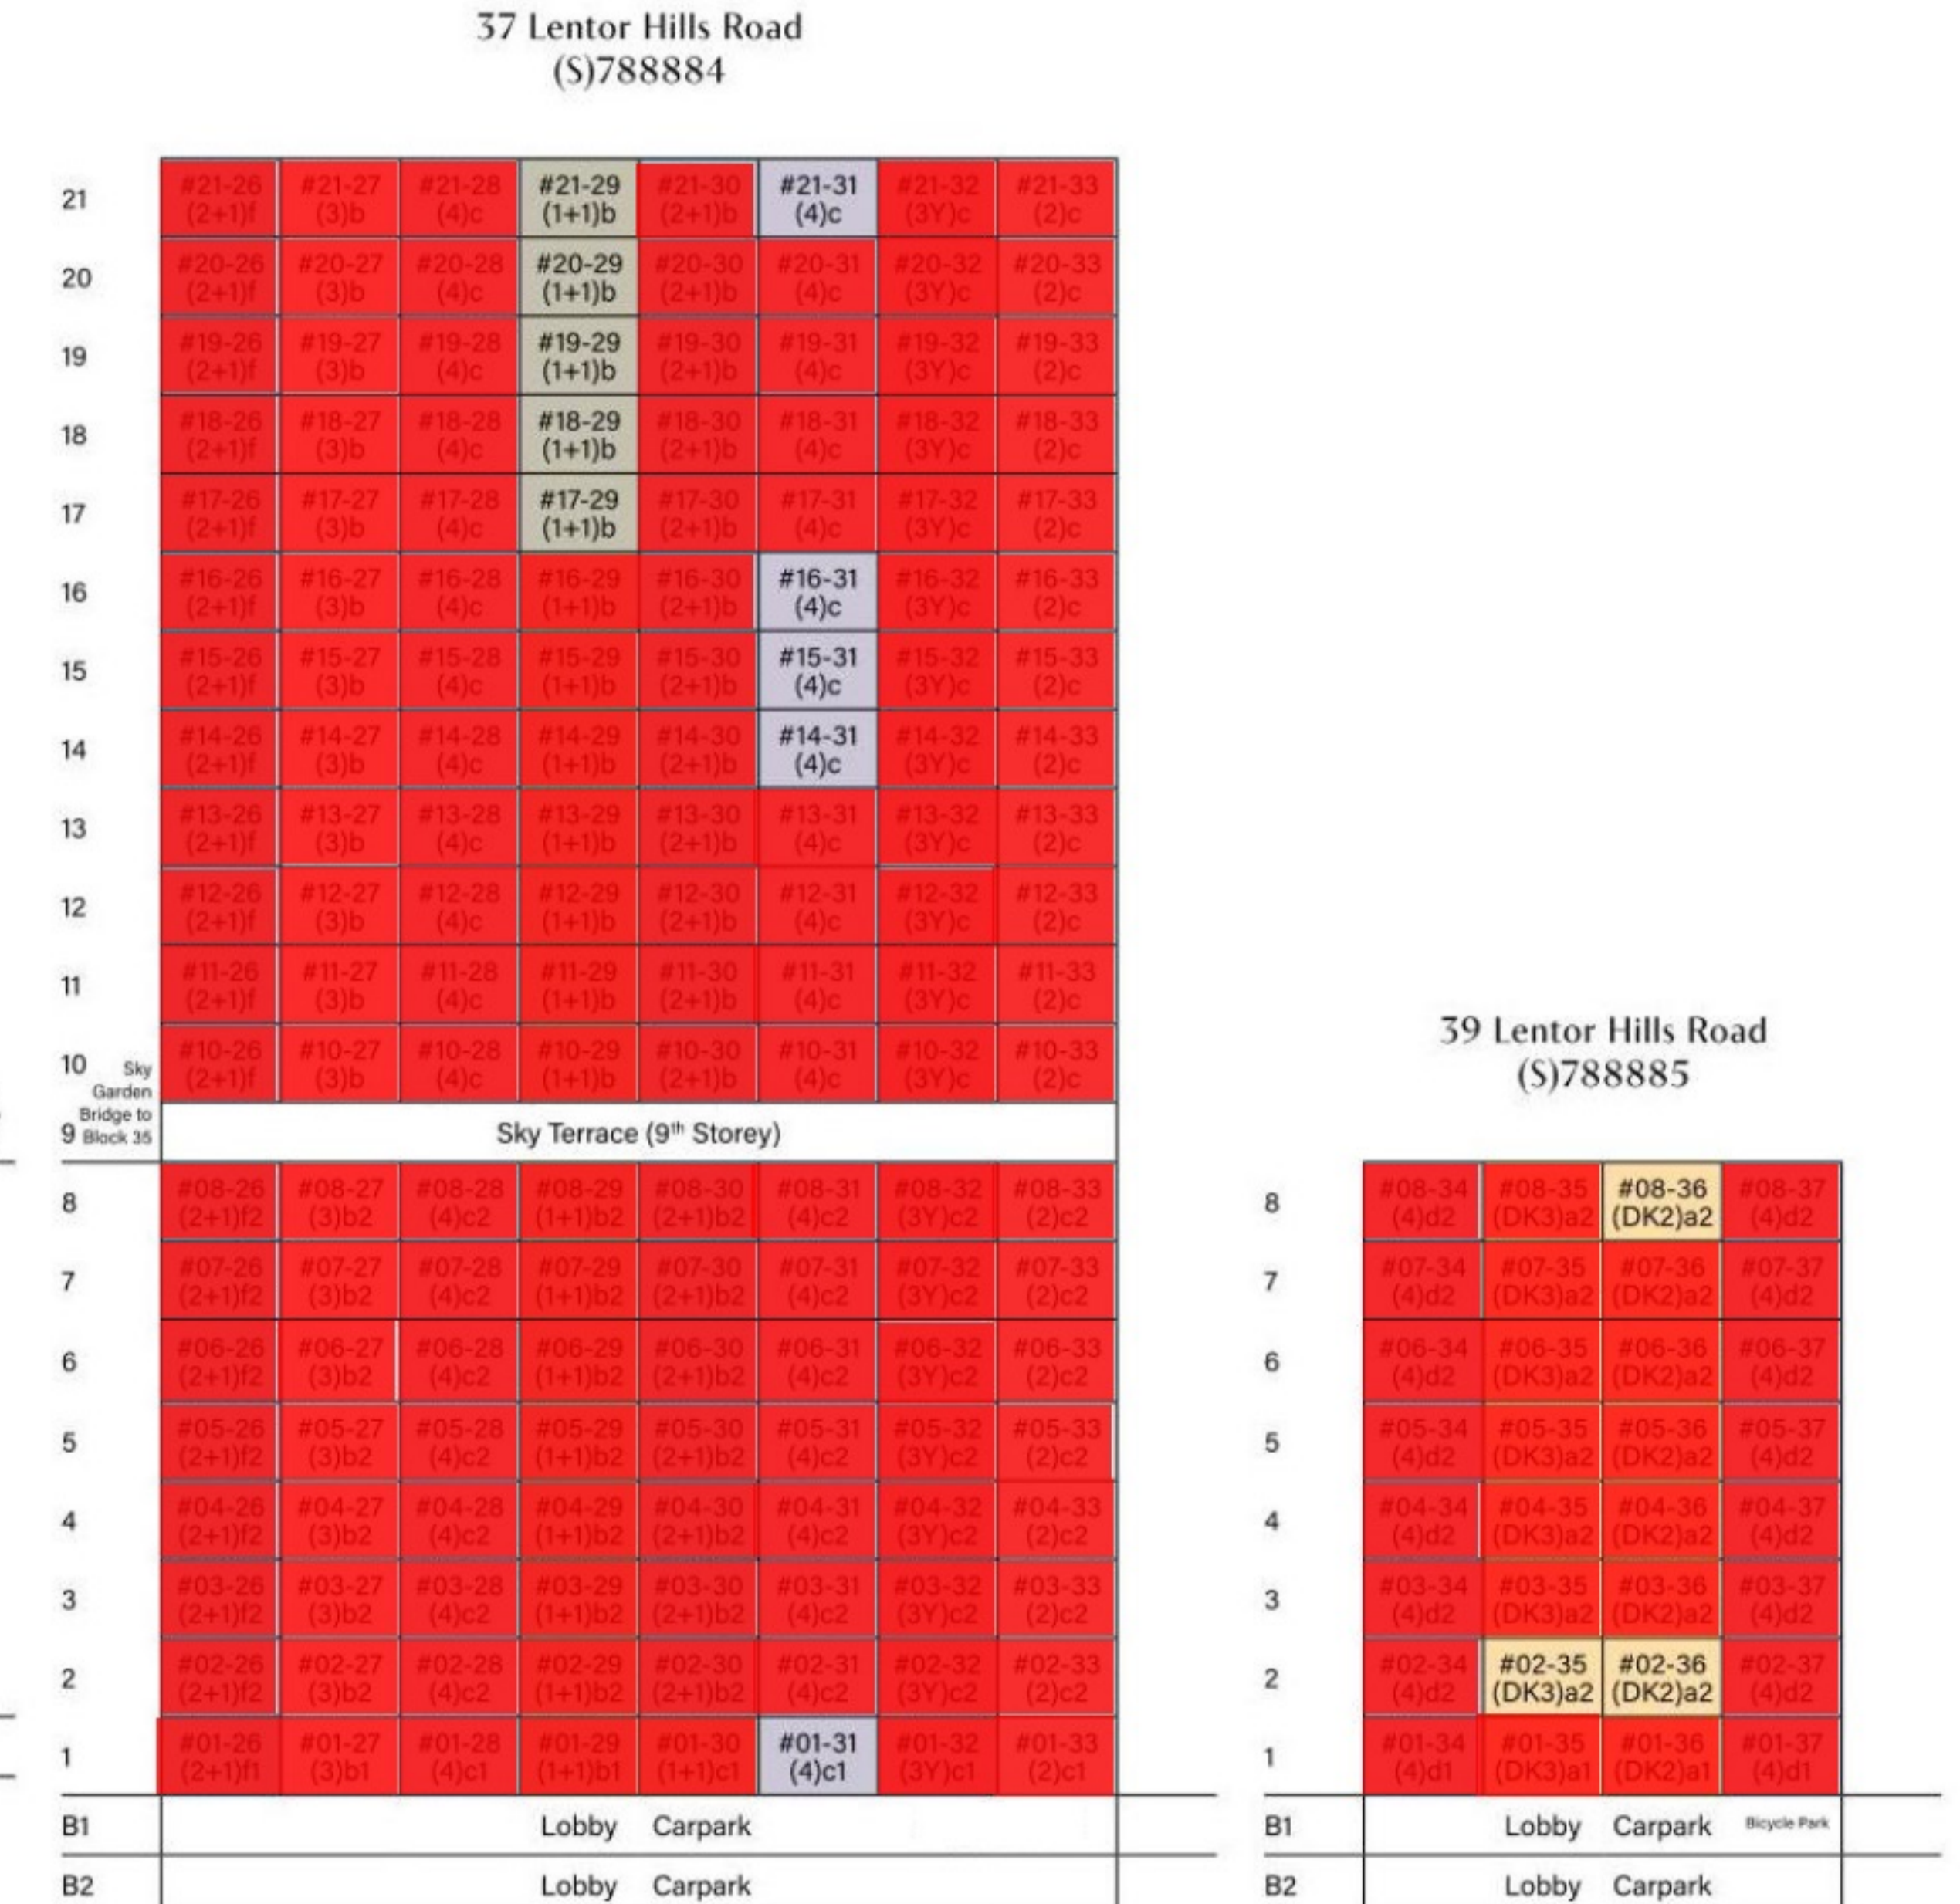

UNIT DISTRIBUTION DIAGRAM

LEGEND

- 1 Bedroom
- 2 Bedroom
- 3 Bedroom
- 4 Bedroom
- 1 Bedroom + Study
- 2 Bedroom + Study
- 3 Bedroom + Yard
- Dual Key