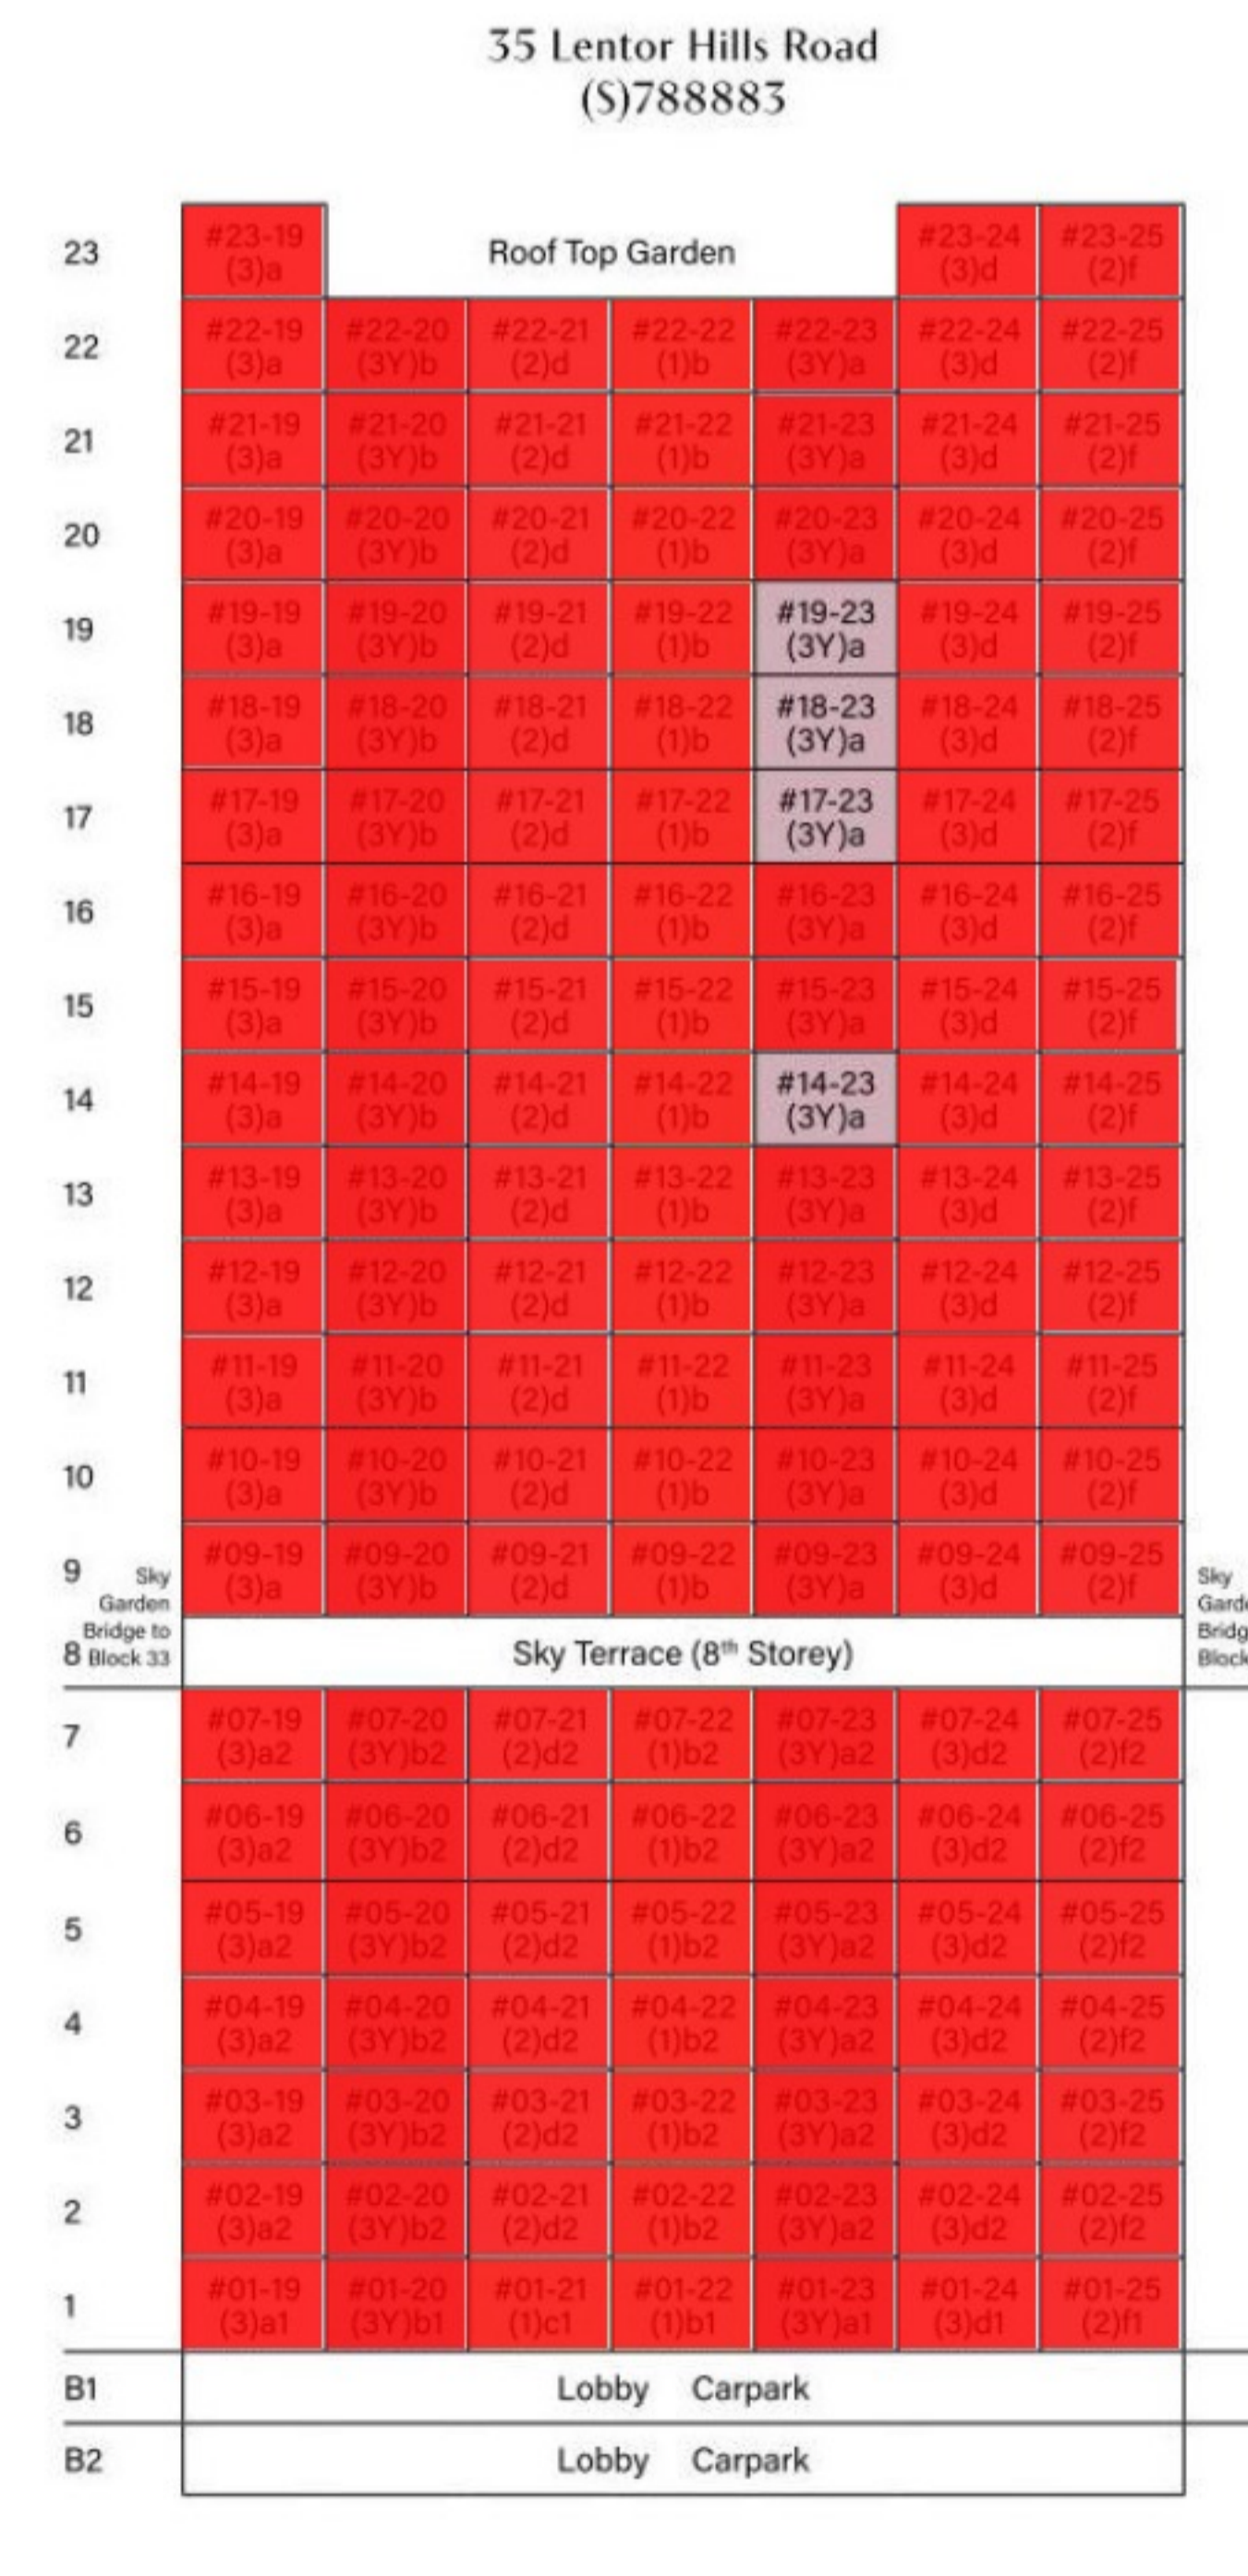

UNIT DISTRIBUTION DIAGRAM

LEGEND

- 1 Bedroom
- 2 Bedroom
- 3 Bedroom
- 4 Bedroom
- 1 Bedroom + Study
- 2 Bedroom + Study
- 3 Bedroom + Yard
- Dual Key